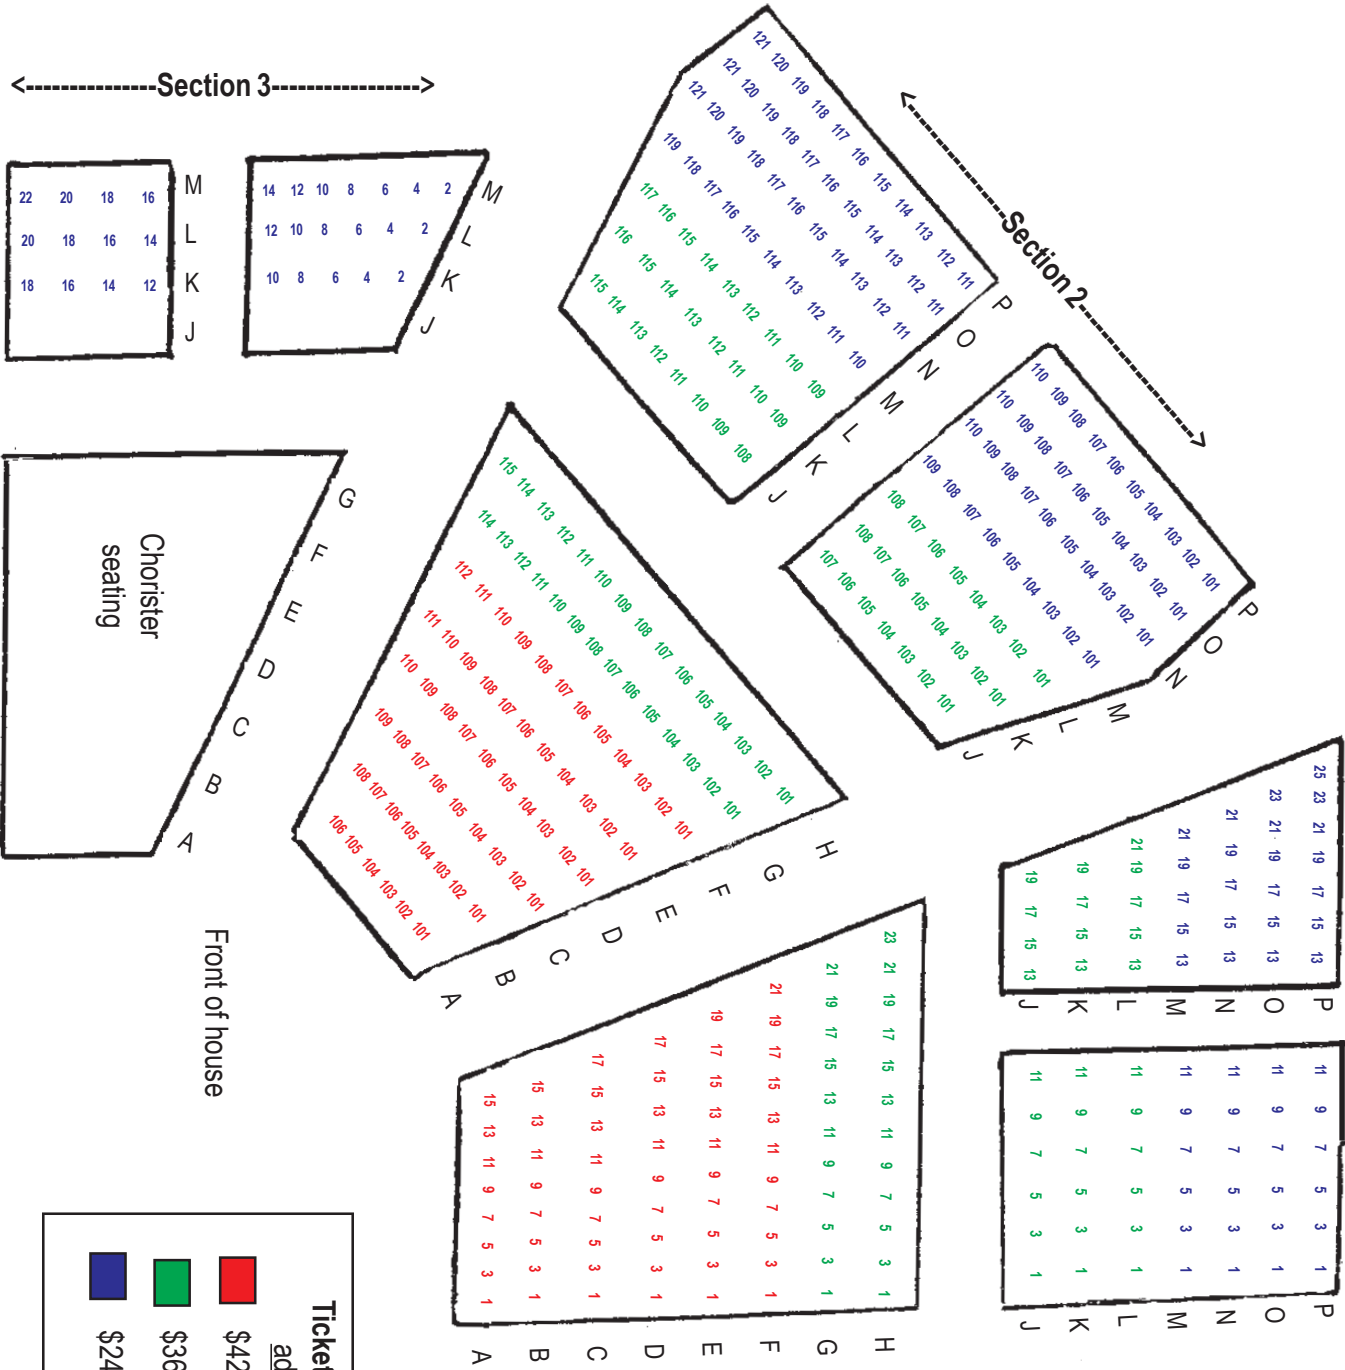

Colorado Blvd.

Pasadena Presbyterian Church
Main Floor

Ticket Prices	
Red	\$42.00/\$21.00 adult/child
Green	\$36.00/\$18.00
Blue	\$24.00/\$12.00

Organ

Front of house

Chorister seating

Colorado Blvd.

Pasadena Presbyterian Church
Balcony

Ticket Prices	
adult/child	
■	\$42.00/\$21.00
■	\$36.00/\$18.00
■	\$24.00/\$12.00

Organ