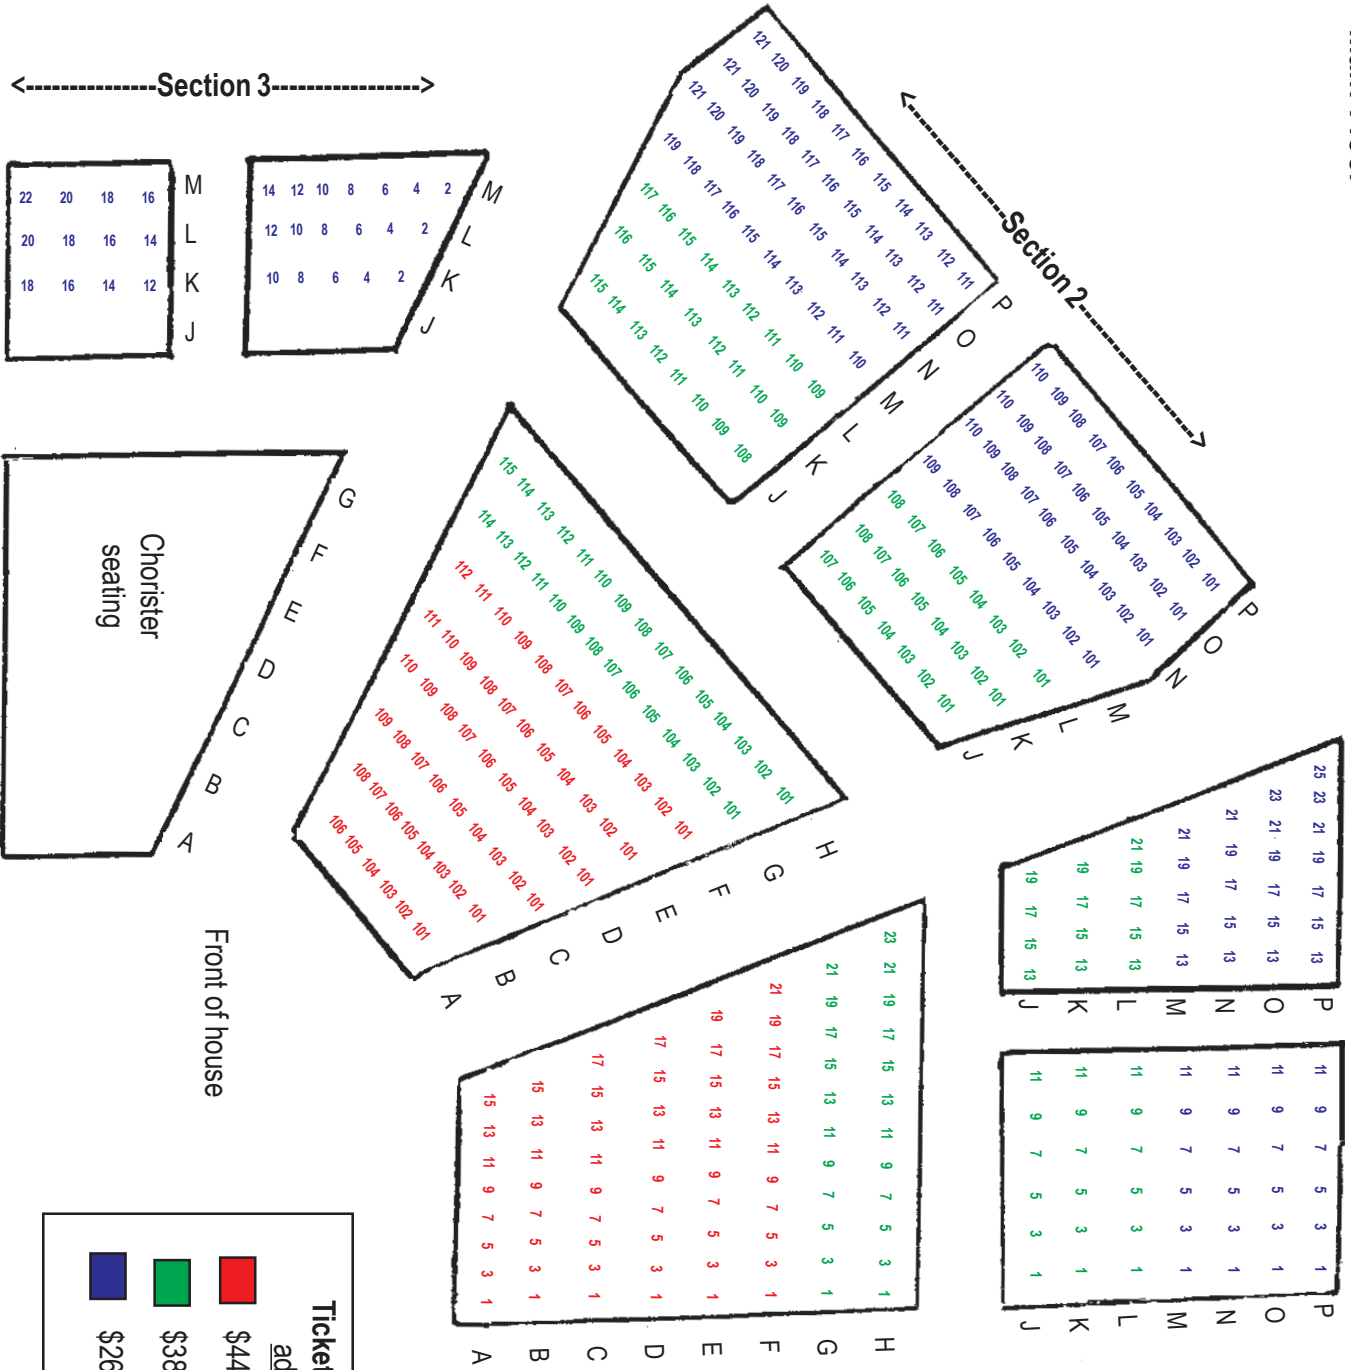

Colorado Blvd.

Pasadena Presbyterian Church
Main Floor

Ticket Prices	
adult/child	
	\$44.00/\$22.00
	\$38.00/\$19.00
	\$26.00/\$13.00

Colorado Blvd.

Pasadena Presbyterian Church
Balcony

Ticket Prices	
adult/child	
■	\$44.00/\$22.00
■	\$38.00/\$19.00
■	\$26.00/\$13.00

Organ